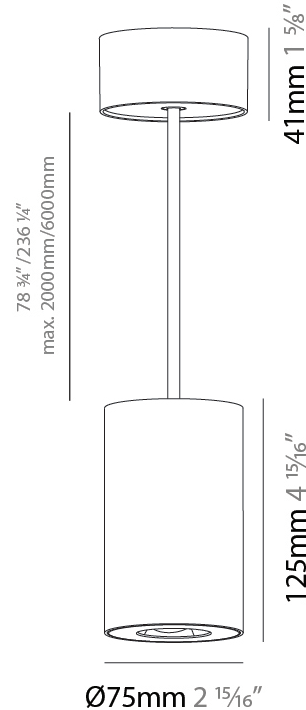

GENERAL

Series: Oiko Pro Round
Brand: Prolicht
Division: Architectural
Mounting Type: Suspension
Mounting Location: Ceiling
Subcategory: Pendant

PHYSICAL

Shape: Cylinder
Diameter (mm): 75
Diameter (in): 2 ¹⁵/₁₆
Height (mm): 125
Height (in): 4 ¹⁵/₁₆
Light Distribution: Direct
Weight (kg): 0.769
Fixture Finish: SSR / BKV / CWI / CRY / HAB / UFT / ITA / RUA / FTG / MYG / LOD / PUS / FRO / FUP / KIA / POP / BLS / SPG / MEY / GOH / GUM / CHC / COM / ABZ / JAG / OBR / MOS / ROR
Fixture Material: Metal
Cable Details: 2,000mm / 6,000mm Cable - Options : Transparent, Black, White, Red, Orange

ELECTRICAL

Lamp Type: LED (Zhaga Standard)
Input Wattage (W): 12.9
Dimming: Tri-Mode (Non-Dimming and Phase Dimming (120Vac only) and 0-10V Dimming)
Driver Included: No
Driver Location: Remote
Driver Type: Constant Current - Universal
Driver Class: Class 2
Input Voltage (V): 120 - 277
Constant Current (MA): 350

LED

Color Temperature (°K): 2700 / 3000 / 3500 / 4000
Max. Delivered Lumen (lm): 1377 / 1372 / 1438 / 1451
Nominal Lumen (lm): 1473 / 1468 / 1538 / 1552
CRI: >90 CRI
Lamp Life (hrs): 50000

OPTICAL

Reflector°: 60
Adjustability: Fixed

RATINGS AND CERTIFICATIONS

Certified By: Certified for North American Standards
IP rating: IP20

PROJECT _____
TYPE _____
SPECIFIER _____
QUANTITY _____
DATE _____