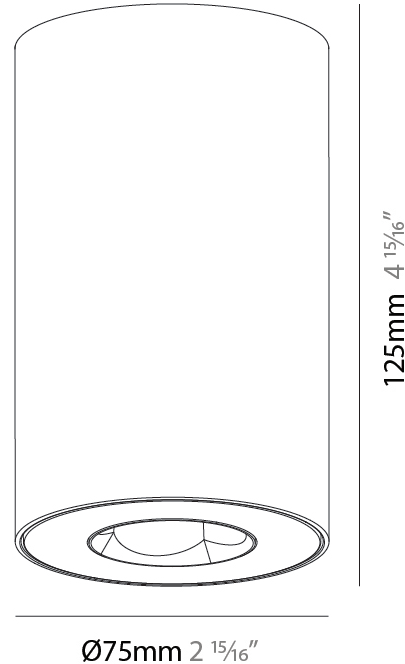

GENERAL

Series: Oiko Pro Round
Brand: Prolicht
Division: Architectural
Mounting Type: Surface
Mounting Location: Ceiling
Subcategory: Downlight

PHYSICAL

Shape: Cylinder
Diameter (mm): 75
Diameter (in): 2 15/16
Height (mm): 125
Height (in): 4 15/16
Light Distribution: Direct
Weight (kg): 0.452
Fixture Finish: SSR / BKV / CWI / CRY / HAB / UFT / ITA / RUA / FTG / MYG / LOD / PUS / FRO / FUP / KIA / POP / BLS / SPG / MEY / GOH / GUM / CHC / COM / ABZ / JAG / OBR / MOS / ROR
Fixture Material: Metal

ELECTRICAL

Lamp Type: LED (Zhaga Standard)
Input Wattage (W): 13
Total Output Wattage (W): 11.8
Dimming: Non-Dimming / Phase Dimming (120vac Only)
Driver Included: Yes
Driver Location: Integrated
Driver Type: Constant Current - Universal
Driver Class: Class 2
Input Voltage (V): 120 - 277
Upon Request: Remote: 0-10Vdc dimming / Phase dimming 120Vac / Non-dimming 120/277Vac (No Cover Plate)

LED

Color Temperature (°K): 2700 / 3000 / 3500 / 4000
Max. Delivered Lumen (lm): 1377 / 1372 / 1438 / 1451
Nominal Lumen (lm): 1473 / 1468 / 1538 / 1552
CRI: >90 CRI
Lamp Life (hrs): 50000

OPTICAL

Reflector°: 60
Adjustability: Fixed

RATINGS AND CERTIFICATIONS

Certified By: Certified for North American Standards
IP rating: IP20